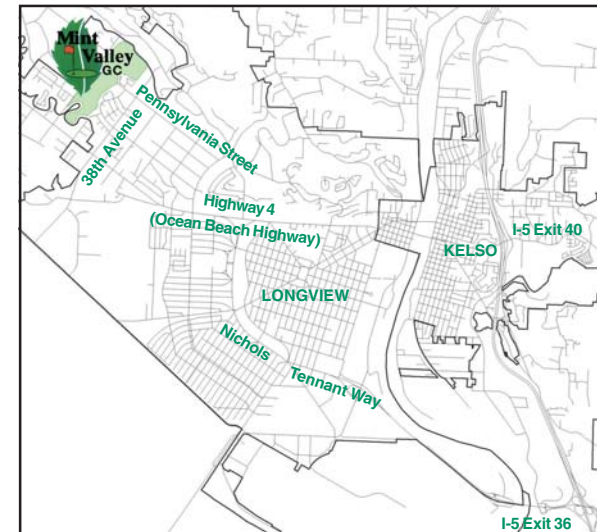

### How To Find Us Traveling South on I-5

Take Kelso Exit 40 off I-5. Follow signs to Highway 4 (Ocean Beach Highway). Travel six miles west on Highway 4, turning right onto 38<sup>th</sup> Avenue, then left onto Pennsylvania Street.

### Traveling North on I-5

Take Longview Exit 36 off I-5. Follow signs to Highway 4 (Ocean Beach Highway) west. Turn right onto 38<sup>th</sup> Avenue, then left onto Pennsylvania Street.